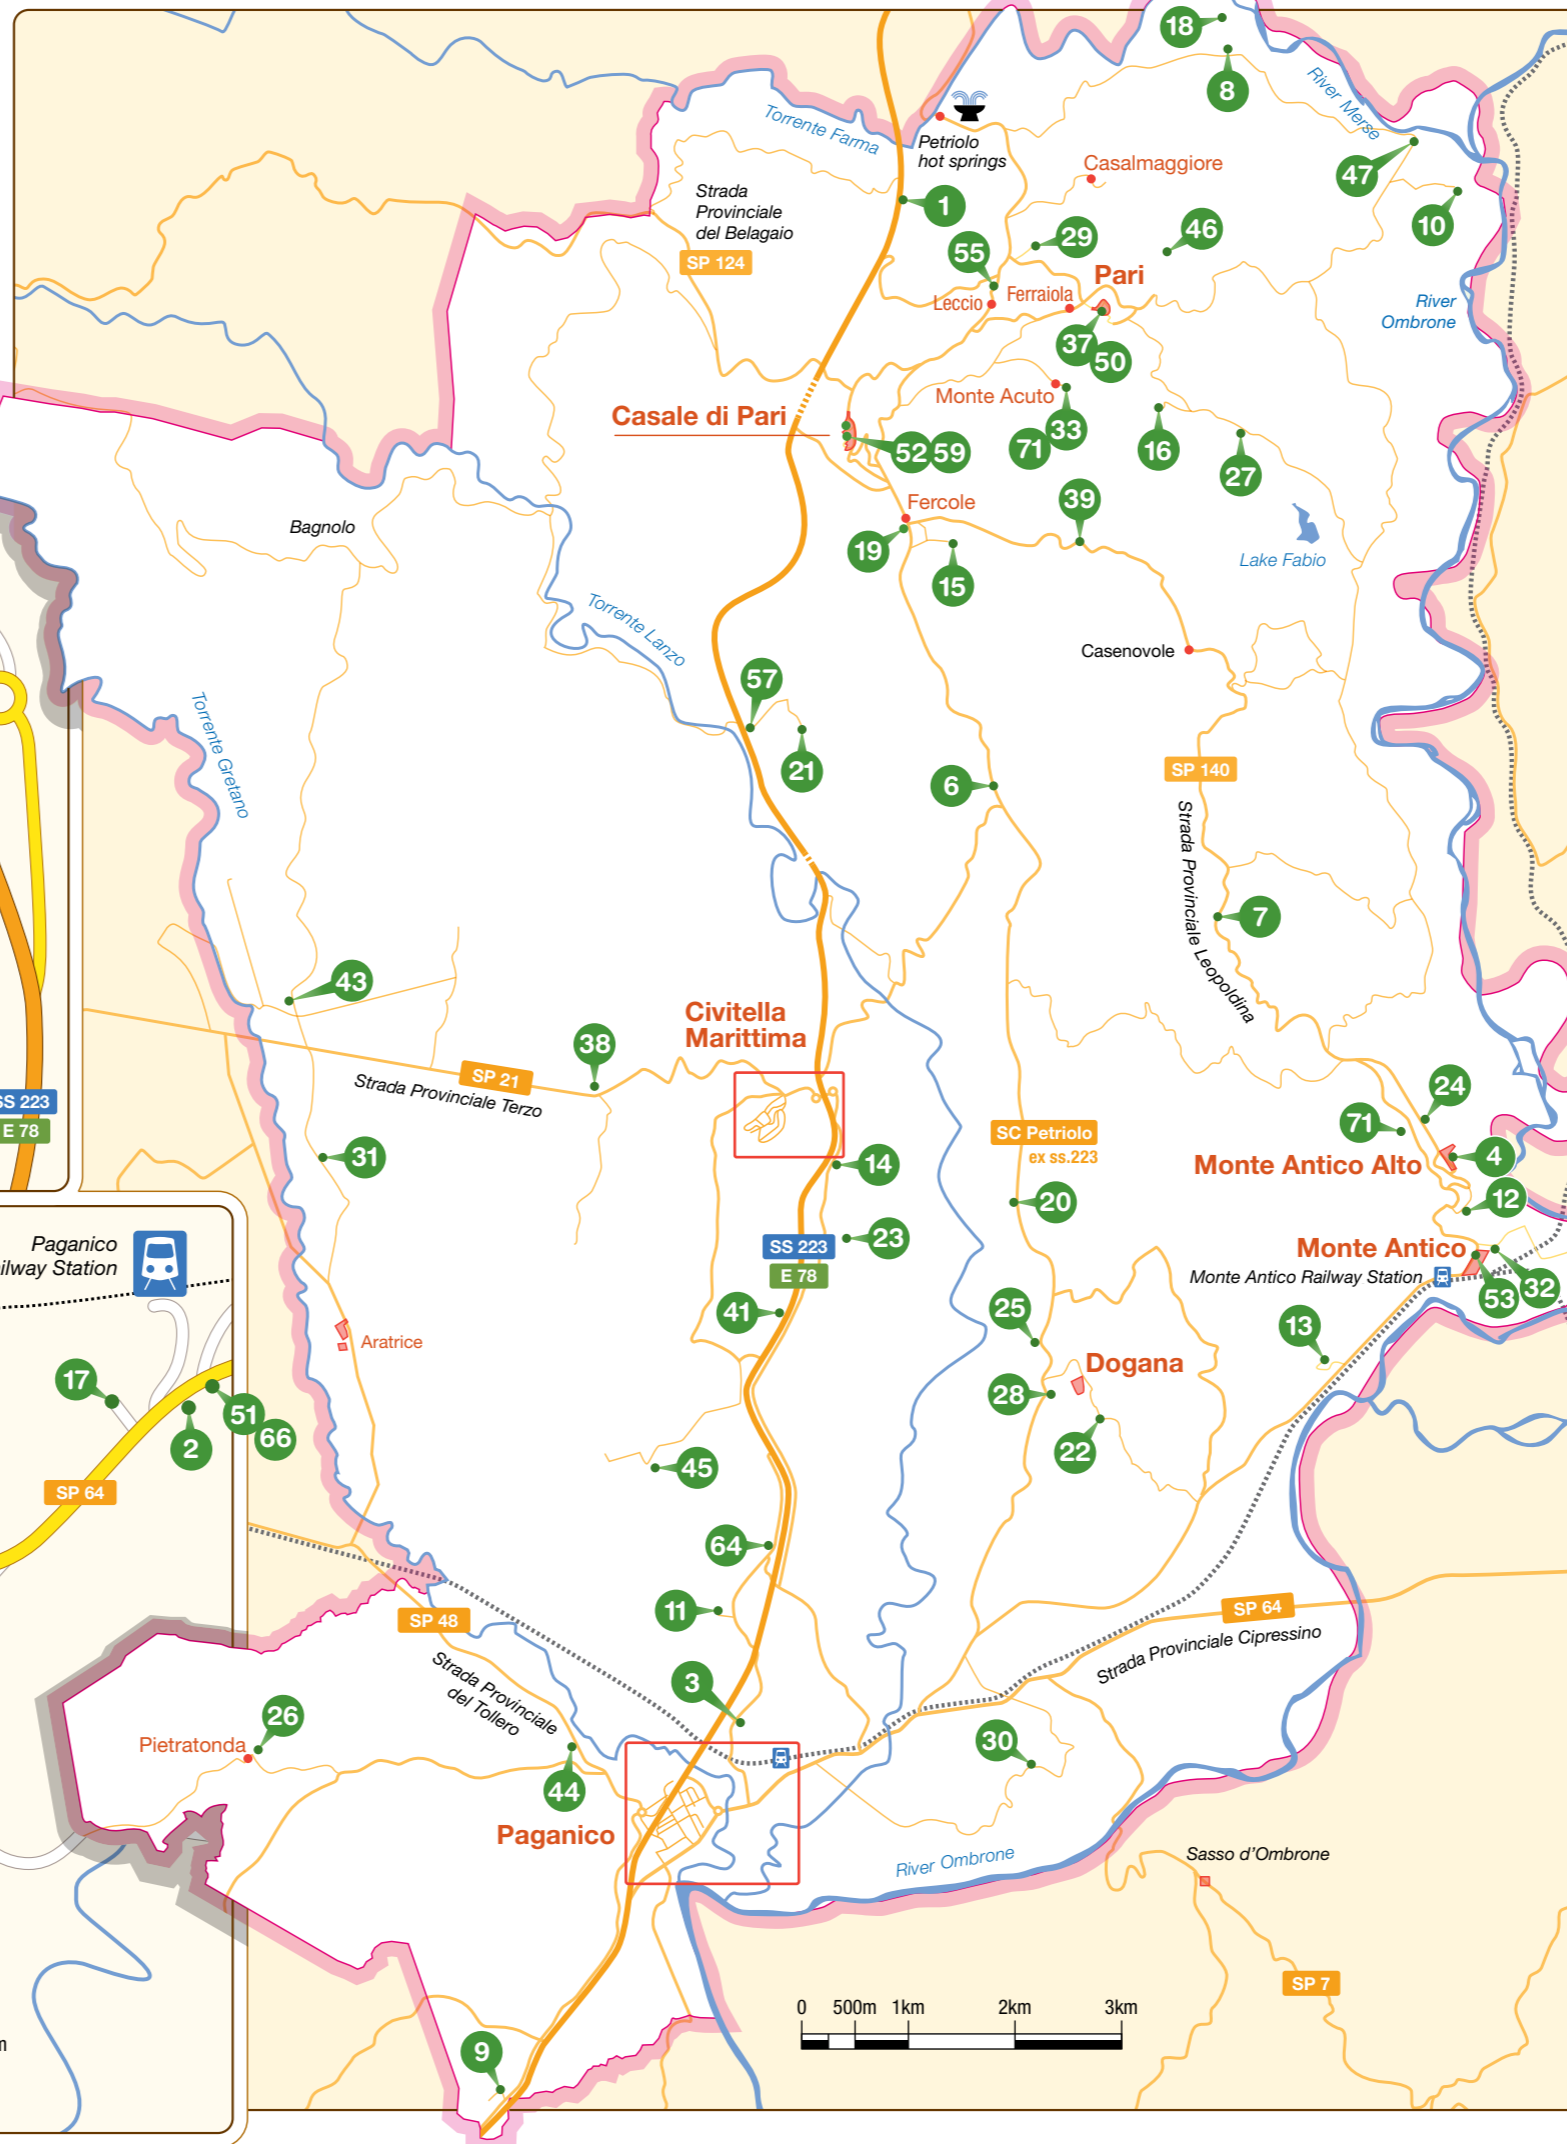

# Civitella Paganico Tourist Information Centre

Corso Fagarè, 11 - 58045 Paganico (GR) - Phone +39 0564 906050

Email: turismo@civittellapaganico.info

Internet: www.civittellapaganico.info

-  municipal border
-  freeway
-  provincial road
-  railway
-  river / torrent
-  train station
-  Hotel
-  Farmhouse
-  Vacation rental
-  Guesthouse
-  Restaurant
-  Pizzeria restaurant
-  Bar
-  Ice cream shop
-  Sandwiches, take-away pizza
-  Deli shop